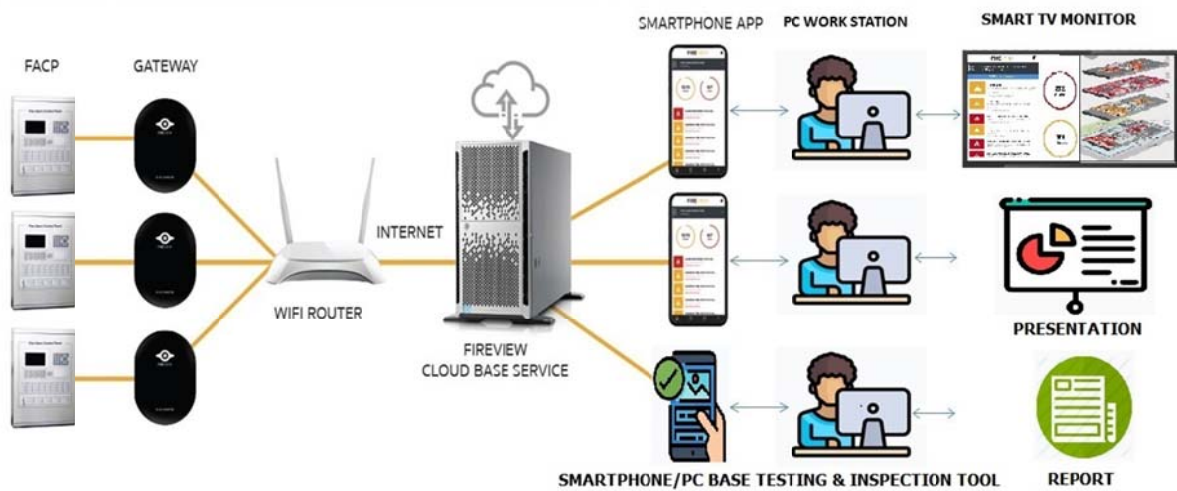

Data/Graphic for Presentation/Report

Provide analytic graphic dashboard/Fault Alarm suspected list/Maintenance list/ daily key events data list and able to download.

Regular Fire Alarm Devices Sampling Test Audition/Preventive Maintenance work

Provide multiple team users, testing/inspection schedule program and list, devices floor plan location, history log report.

System outlook <https://youtu.be/_LsVmasP5B0>

FIRE ALARM MONITORING & INSPECTION/TESTING TOOL